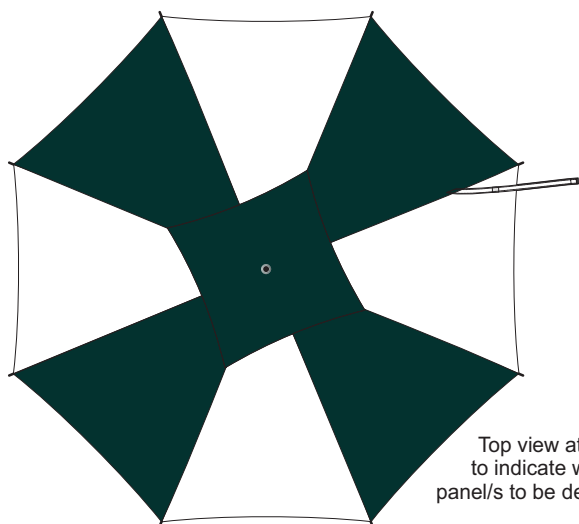

20% of Actual Size
Screen Print (one colour)
Colourflex Transfer

Top view at 5%
to indicate which
panel/s to be decorated.

20% of Actual Size
Screen Print (one colour)
Colourflex Transfer

Top view at 5%
to indicate which
panel/s to be decorated.