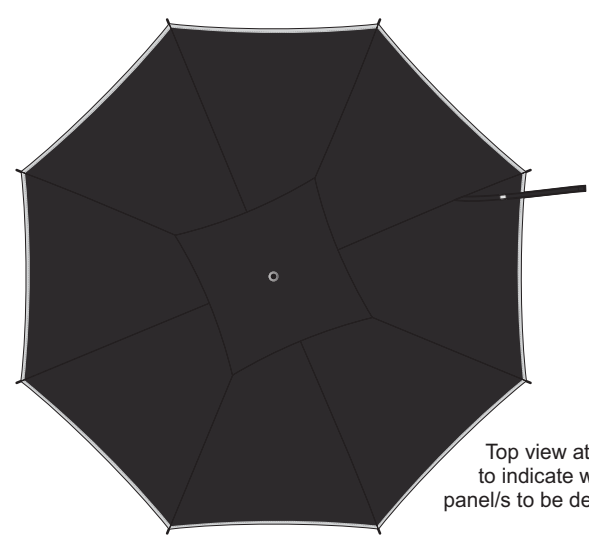

20% of Actual Size
Screen Print (one colour)
Colourflex Transfer

Top view at 5%
to indicate which
panel/s to be decorated.

20% of Actual Size
Screen Print (one colour)
Colourflex Transfer

Top view at 5%
to indicate which
panel/s to be decorated.